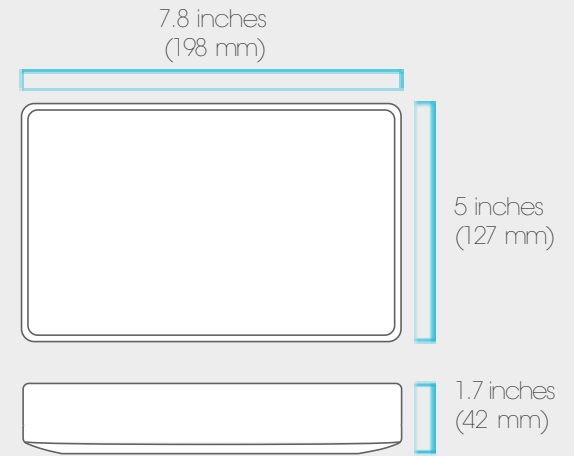

* Supported in future software update

Neat Bar

Camera&system LED

Accelerometer

Secure boot

Zoom Rooms software

Table stand, wall mount and screen mounting hardware

Sensors for temperature, humidity, CO2 and VOC*

4x digital zoom

4056*3040 (12mp) capture resolution

120 degrees horizontal field of view

People video resolution: Up to 1080p / 30fps

Content video resolution: 720p/60 fps, 1080p / 30fps

Hardware accelerated video encode and decode

Automatic people framing*

3 sensor mics

5 microphones angled in an end-fire array

Dedicated wide-angle ultrasonic tweeter

Beam forming

Echo cancellation

Noise suppression

Neat Pad

8-inch (diagonal) touch screen

Anti-glare, anti-smudge coating

Side LED Indicators

2 microphones*

Wall mount & side mount

Zoom Rooms software

WiFi

PoE (power over ethernet) or powered by

Included power injector

Room size guidelines

The NeatBar performs best in these spaces:

- Huddle space (4-6)

- Small/medium conference room (6-10)