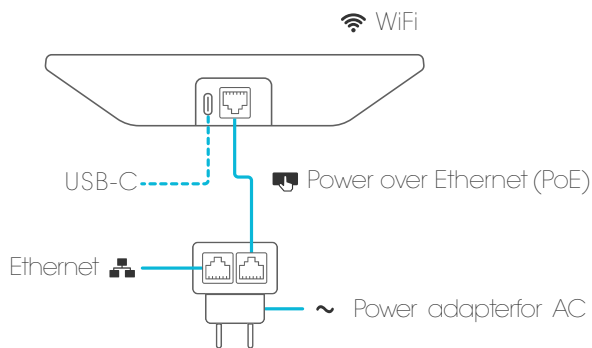

Simple set-up.

Neat Pad ships with a wall and side mount, so it's easy for anyone to install and set up. Use the wall mount to fix Neat Pad to your meeting room wall as a controller or outside your meeting room as a scheduling display. With the side mount, you can secure Neat Pad to the edge of your door frame or mullion. Thanks to just one Power over Ethernet cable, Neat Pad is always alert and set to go.

Managed & Supported by Zoom.

Neat removes complexities and threats with our secure, single-purpose hardware devices. Our upcoming software Update will empower you to upgrade everything from your Zoom account with just one click. Neat Pad's built-in environmental sensors will also soon provide valuable insights directly to the Zoom portal, providing additional ways to monitor your meeting spaces. Plus, Zoom is your single point of contact for support.

Tap "Start" for a seamless joining experience from any Zoom Room.

Add a scheduler to show meeting events from outside any meeting room.

7.8 inches
(198 mm)

Neat Pad

- 8-inch (diagonal) touch screen
- Anti-glare, anti-smudge coating
- Side LED Indicators
- 2 microphones for expanded audio capability*
- Wall mount & side mount
- Network connection via PoE or WiFi
- Optional power injector included
- Ultrasonic direct share capability
- Zoom Rooms software

neat.

www.neat.no

* Supported in future software update

neat.bar

Zoom Rooms the Neat way.

The Neat Bar is a purpose-built device for Zoom and ships with our dedicated Neat Pad controller. There is no PC required, so say goodbye to Windows and iOS updates on Monday morning. Add an optional second Neat Pad to your purchase and configure it as a scheduler to take your conference room mojo up a notch.