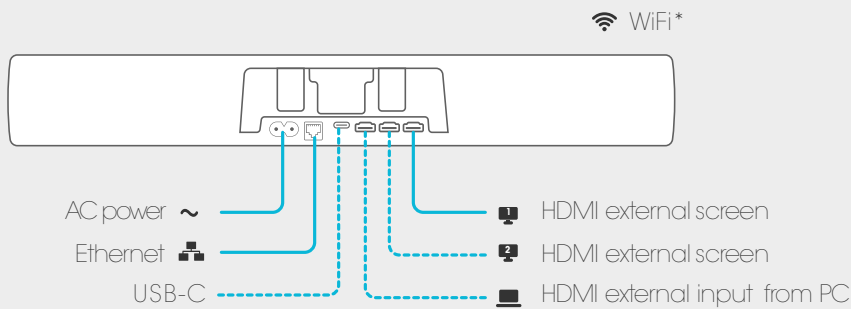

* Supported in future software update

Neat Bar

Camera&system LED

Accelerometer

Secure boot

Zoom Rooms software

Table stand, wall mount and screen mounting hardware

Sensors for temperature, humidity, CO2 and VOC*

4x digital zoom

4056*3040 (12mp) capture resolution

120 degrees horizontal field of view

People video resolution: Up to 1080p / 30fps

Content video resolution: 720p/60 fps, 1080p / 30fps

Hardware accelerated video encode and decode

Automatic people framing*

3 sensor mics

5 microphones angled in an end-fire array

Dedicated wide-angle ultrasonic tweeter

Beam forming

Echo cancellation

Noise suppression

Neat Pad

8-inch (diagonal) touch screen

Anti-glare, anti-smudge coating

Side LED Indicators

2 microphones*

Wall mount & side mount

Zoom Rooms software

WiFi

PoE (power over ethernet) or powered by

Included power injector

Room size guidelines

The NeatBar performs best in these spaces:

- Huddle space (4-6)

- Small/medium conference room (6-10)