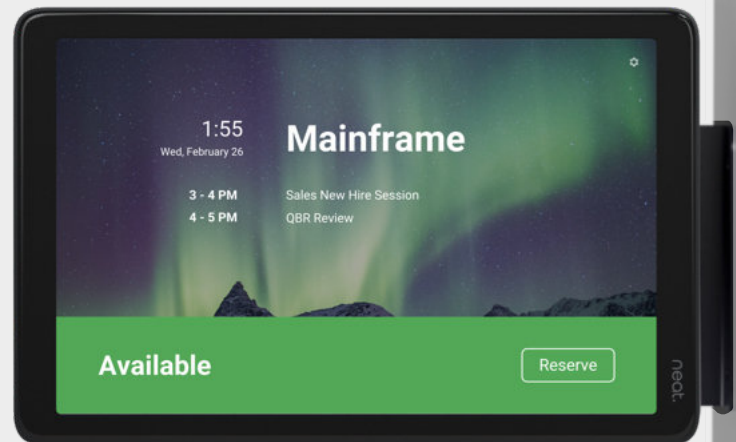

neat.

 **Marlin**
Communications

neat.bar
neat.pad

neat.board

Onetouch. Two roles.

Neat Pad is a simple and elegant touch screen that you can configure as a Zoom Rooms controller for any Zoom Room or as a scheduling display for any meeting room. With its sleek design, including ideal screen angle for smooth interaction and viewing, NeatPad is purpose-built for meeting rooms and beautifully blends in anywhere, whether placed on a table, wall or elsewhere. It's always powered up and ready for you to leap into action delivering twice the elegance.

Simple set-up.

Neat Pad ships with a wall and side mount, so it's easy for anyone to install and set up. Use the wall mount to fix Neat Pad to your meeting room wall as a controller or outside your meeting room as a scheduling display. With the side mount, you can secure Neat Pad to the edge of your door frame or mullion. Thanks to just one Power over Ethernet cable, Neat Pad is always alert and set to go.

Just works.

Neat Pad's controller function has two built-in microphones and once enabled with an upcoming software release, will offer enhanced audio pickup to support even larger meeting rooms or when facing away from the screen. While Neat Pad's scheduling function displays all events booked in the meeting room, with red and green side LED indicators showing the availability of the room at any given time.

Tap "Start" for a seamless joining experience from any Zoom Room.

Add a scheduler to show meeting events from outside any meeting room.

7.8 inches
(198 mm)

Neat Pad

- 8-inch (diagonal) touch screen
- Anti-glare, anti-smudge coating
- Side LED Indicators
- 2 microphones for expanded audio capability*
- Wall mount & side mount
- Network connection via PoE or WiFi
- Optional power injector included
- Ultrasonic direct share capability
- Zoom Rooms software