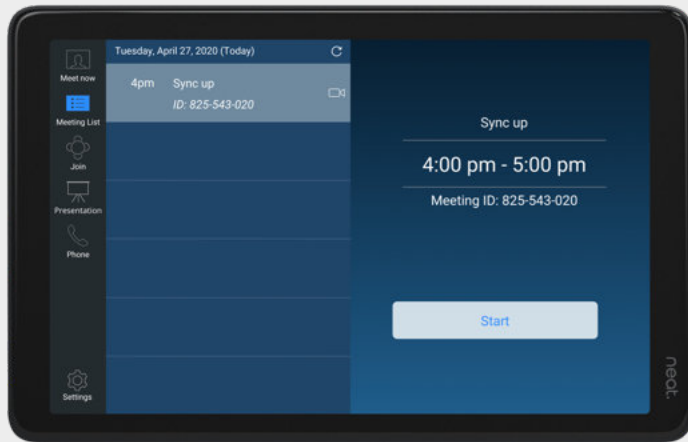

neat.

 **Marlin**
Communications

neat.bar
neat.pad

neat.board

Onetouch. Two roles.

Neat Pad is a simple and elegant touch screen that you can configure as a Zoom Rooms controller for any Zoom Room or as a scheduling display for any meeting room. With its sleek design, including ideal screen angle for smooth interaction and viewing, NeatPad is purpose-built for meeting rooms and beautifully blends in anywhere, whether placed on a table, wall or elsewhere. It's always powered up and ready for you to leap into action delivering twice the elegance.

Simple set-up.

Neat Pad ships with a wall and side mount, so it's easy for anyone to install and set up. Use the wall mount to fix Neat Pad to your meeting room wall as a controller or outside your meeting room as a scheduling display. With the side mount, you can secure Neat Pad to the edge of your door frame or mullion. Thanks to just one Power over Ethernet cable, Neat Pad is always alert and set to go.

Just works.

Neat Pad's controller function has two built-in microphones and once enabled with an upcoming software release, will offer enhanced audio pickup to support even larger meeting rooms or when facing away from the screen. While Neat Pad's scheduling function displays all events booked in the meeting room, with red and green side LED indicators showing the availability of the room at any given time.

Tap "Start" for a seamless joining experience from any Zoom Room.

Add a scheduler to show meeting events from outside any meeting room.

7.8 inches
(198 mm)

Neat Pad

- 8-inch (diagonal) touch screen
- Anti-glare, anti-smudge coating
- Side LED Indicators
- 2 microphones for expanded audio capability*
- Wall mount & side mount
- Network connection via PoE or WiFi
- Optional power injector included
- Ultrasonic direct share capability
- Zoom Rooms software