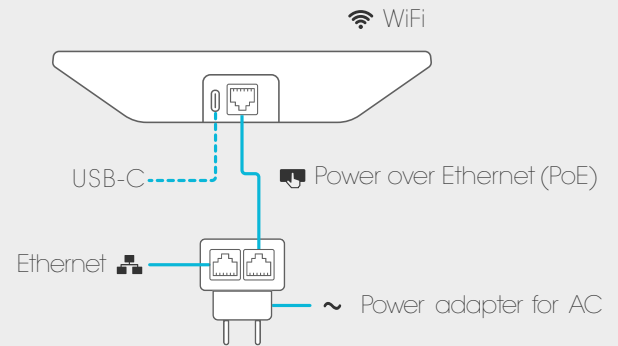

* Supported in future software update

Neat Bar

Camera&system LED

Accelerometer

Secure boot

Zoom Rooms software

Table stand, wall mount and screen mounting hardware

Sensors for temperature, humidity, CO2 and VOC*

4x digital zoom

4056*3040 (12mp) capture resolution

120 degrees horizontal field of view

People video resolution: Up to 1080p / 30fps

Content video resolution: 720p/60 fps, 1080p / 30fps

Hardware accelerated video encode and decode

Automatic people framing*

3 sensor mics

5 microphones angled in an end-fire array

Dedicated wide-angle ultrasonic tweeter

Beam forming

Echo cancellation

Noise suppression

Neat Pad

8-inch (diagonal) touch screen

Anti-glare, anti-smudge coating

Side LED Indicators

2 microphones*

Wall mount & side mount

Zoom Rooms software

WiFi

PoE (power over ethernet) or powered by

Included power injector

Room size guidelines

The NeatBar performs best in these spaces:

- Huddle space (4-6)

- Small/medium conference room (6-10)