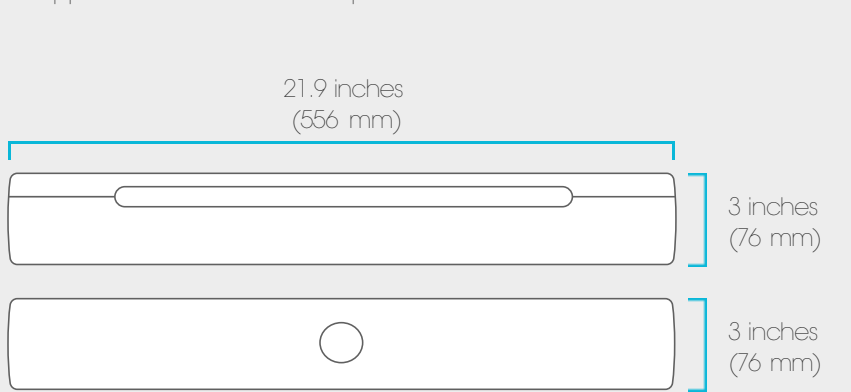

* Supported in future software update

Neat Bar

Camera&system LED

Accelerometer

Secure boot

Zoom Rooms software

Table stand, wall mount and screen mounting hardware

Sensors for temperature, humidity, CO2 and VOC*

4x digital zoom

4056*3040 (12mp) capture resolution

120 degrees horizontal field of view

People video resolution: Up to 1080p / 30fps

Content video resolution: 720p/60 fps, 1080p / 30fps

Hardware accelerated video encode and decode

Automatic people framing*

3 sensor mics

5 microphones angled in an end-fire array

Dedicated wide-angle ultrasonic tweeter

Beam forming

Echo cancellation

Noise suppression

Neat Pad

8-inch (diagonal) touch screen

Anti-glare, anti-smudge coating

Side LED Indicators

2 microphones*

Wall mount & side mount

Zoom Rooms software

WiFi

PoE (power over ethernet) or powered by

Included power injector

Room size guidelines

The NeatBar performs best in these spaces:

- Huddle space (4-6)

- Small/medium conference room (6-10)