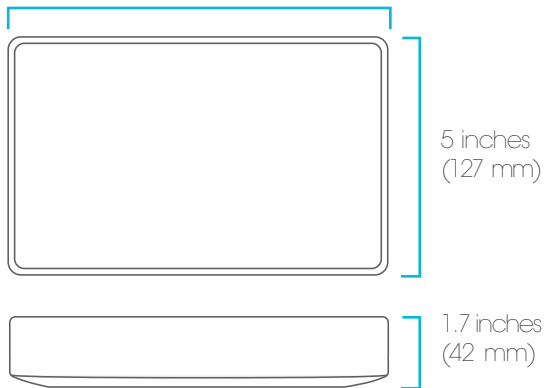

Tap "Start" for a seamless joining experience from any Zoom Room.

Add a scheduler to show meeting events from outside any meeting room.

7.8 inches
(198 mm)

Neat Pad

- 8-inch (diagonal) touch screen
- Anti-glare, anti-smudge coating
- Side LED Indicators
- 2 microphones for expanded audio capability*
- Wall mount & side mount
- Network connection via PoE or WiFi
- Optional power injector included
- Ultrasonic direct share capability
- Zoom Rooms software